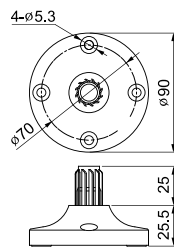

Accessories

Mounting Poles

MAP-0022
MAP-0240
MAP-0750
MAP-1000

Threaded Poles

MAP-M043

MAP-M240
MAP-M750

Model	L (mm)
MAP-M240	240
MAP-M750	750

NPT Adaptor

MAP-NPT1/2

Mounting Bases

MAM-B070

MAM-B090

MAM-DS23-20

Wall Mount Brackets

MAM-DS25

MAM-DS30

MAM-DS40

MAM-DS26

MAM-DS27

MAM-DS28