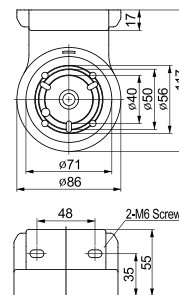

Accessories

Mounting Poles

MAP-0022
MAP-0240
MAP-0750
MAP-1000

Threaded Poles

MAP-M043

MAP-M240
MAP-M750

Model	L (mm)
MAP-M240	240
MAP-M750	750

NPT Adaptor

MAP-NPT1/2

Mounting Bases

MAM-B070

MAM-B090

MAM-DS23-20

Wall Mount Brackets

MAM-DS25

MAM-DS30

MAM-DS40

MAM-DS26

MAM-DS27

MAM-DS28