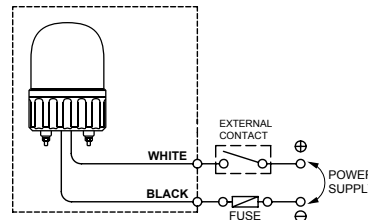

Wiring Diagram

DC Rotating Lights

ASG-012-□ ASGB-012-□
ASG-024-□ ASGB-024-□